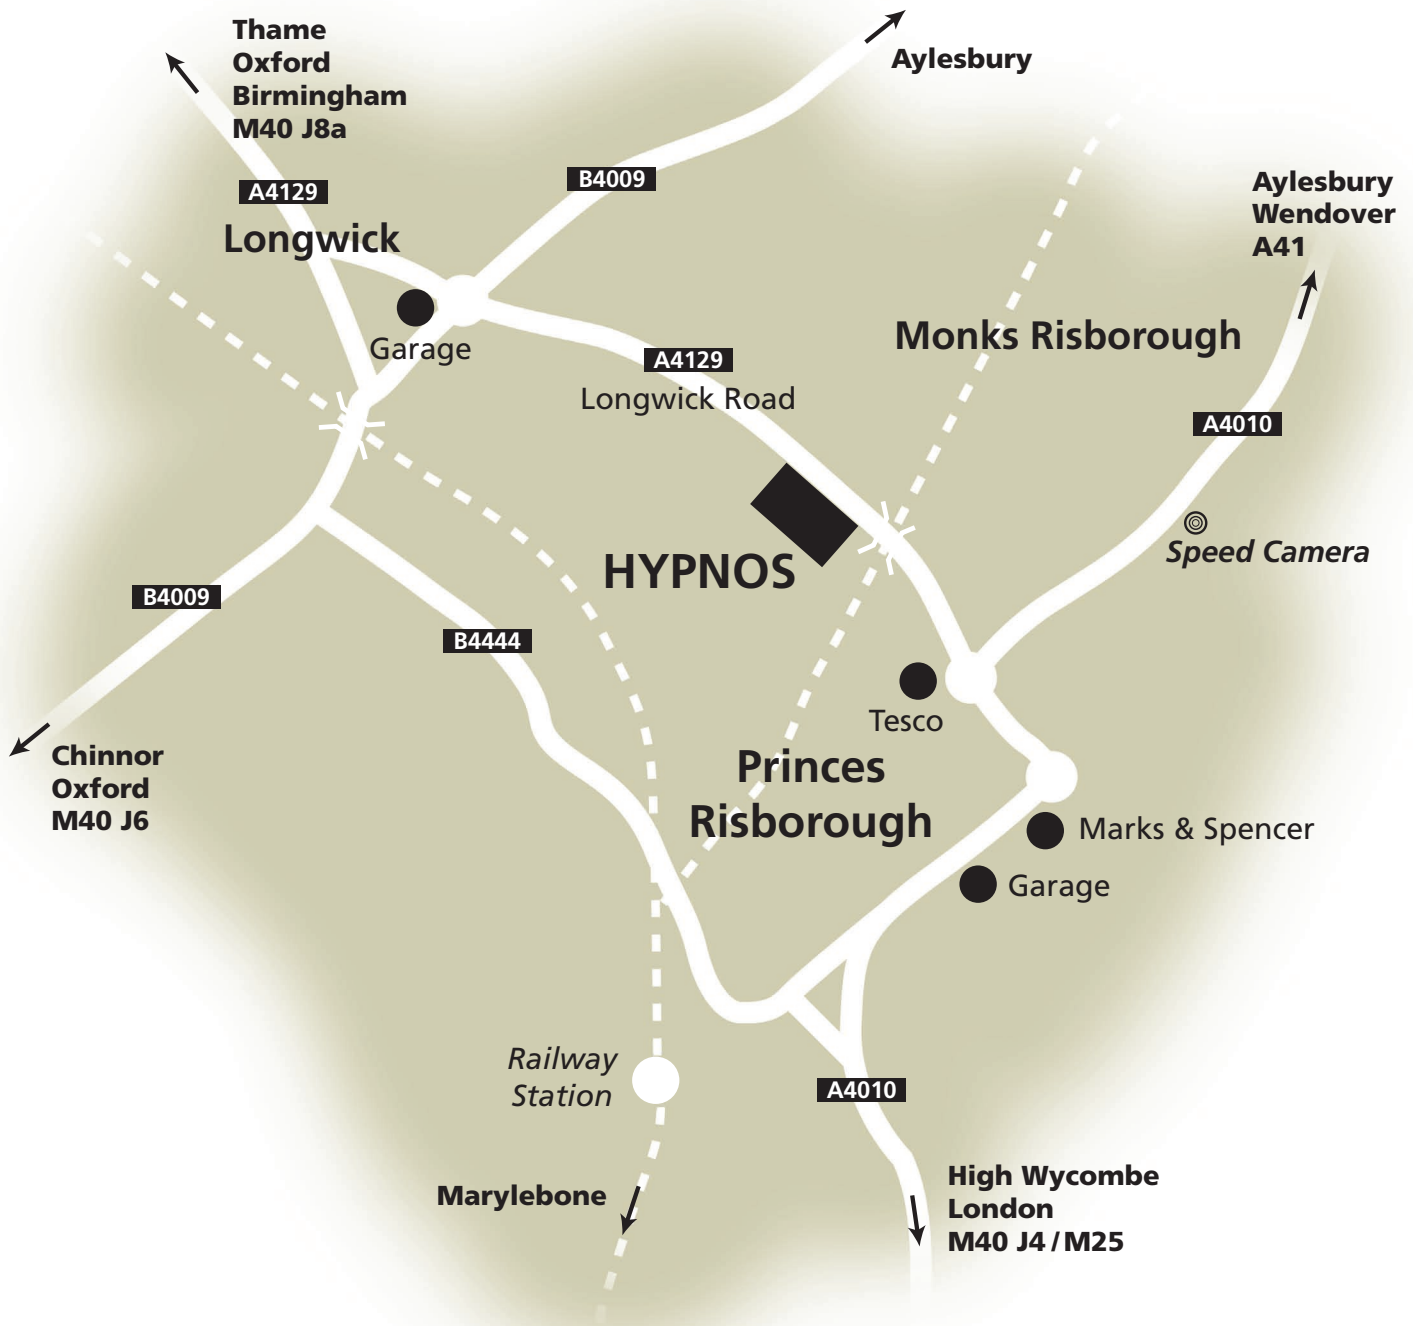

How to find us

HYPNOS®

THE MOST COMFORTABLE BEDS IN THE WORLD

Longwick Road | Princes Risborough | Buckinghamshire HP27 9RT | England
T: 01844 348200 | F: 01844 348099 | E: sleep@hypnosbeds.com | www.hypnosbeds.com