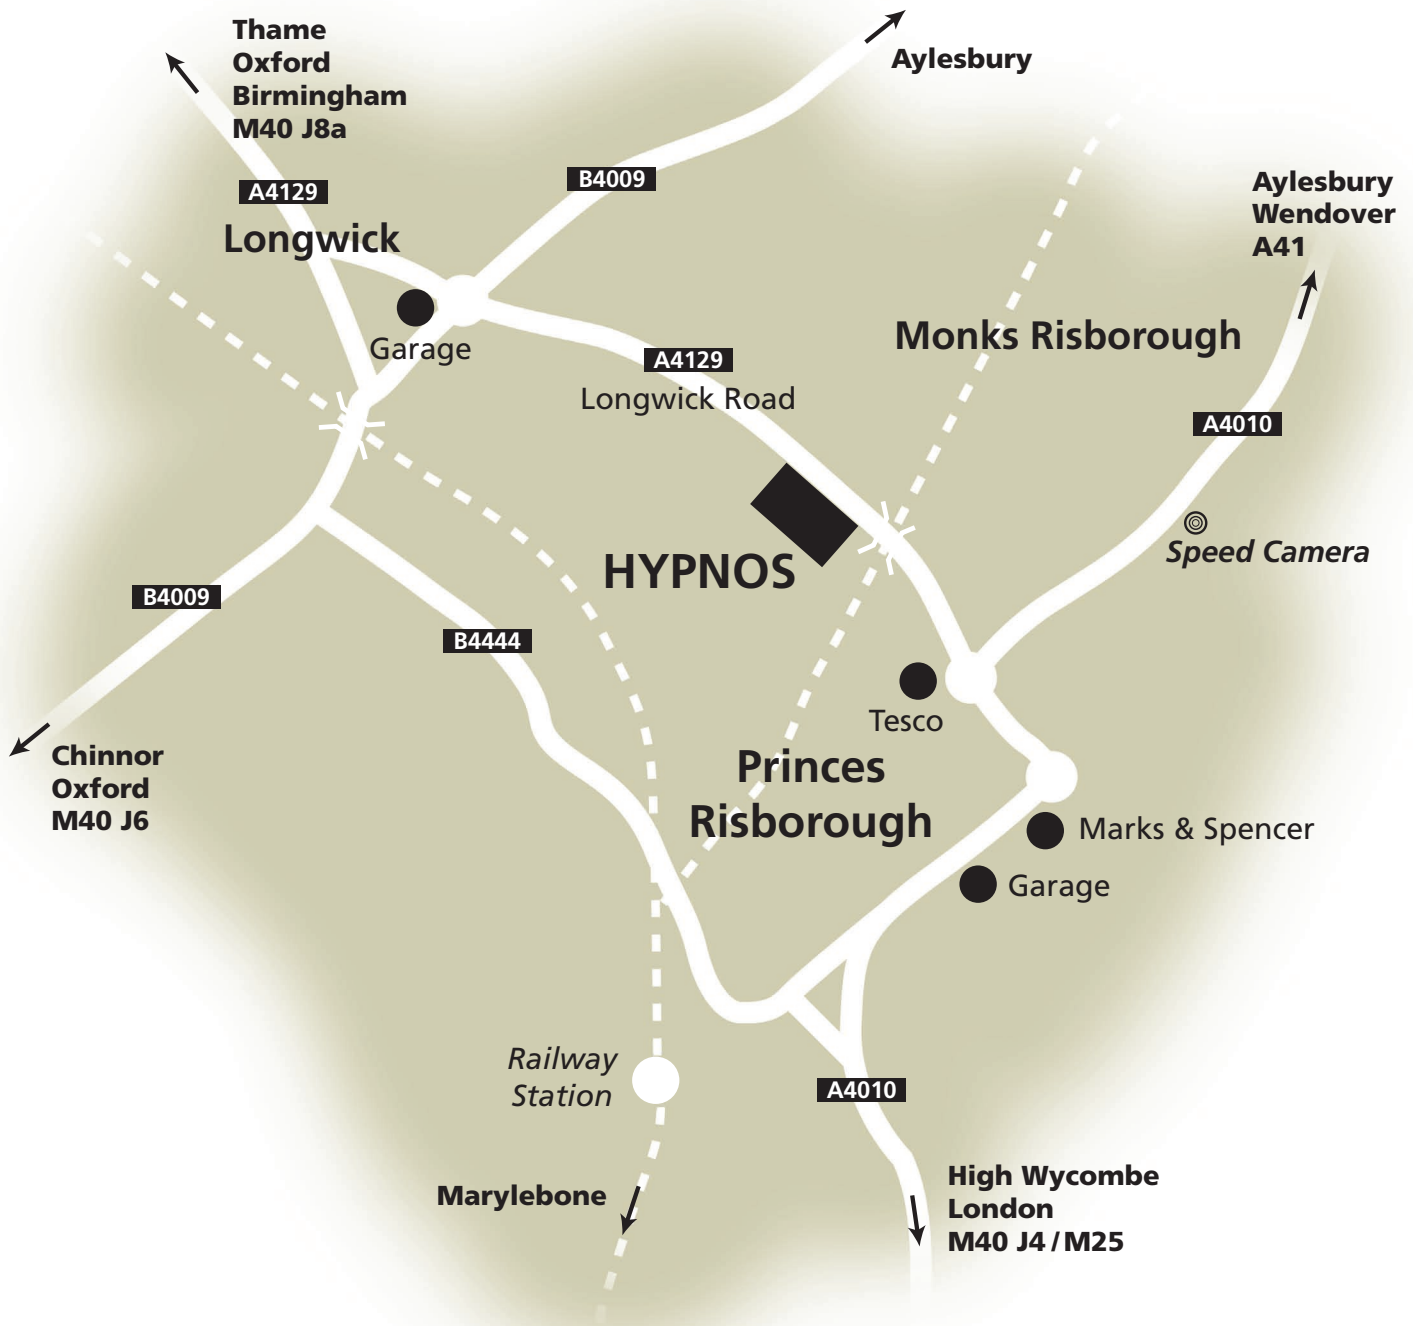

How to find us

HYPNOS®

THE MOST COMFORTABLE BEDS IN THE WORLD

Longwick Road | Princes Risborough | Buckinghamshire HP27 9RS | England
T: 01844 348200 | F: 01844 348099 | E: sleep@hypnosbeds.com | www.hypnosbeds.com